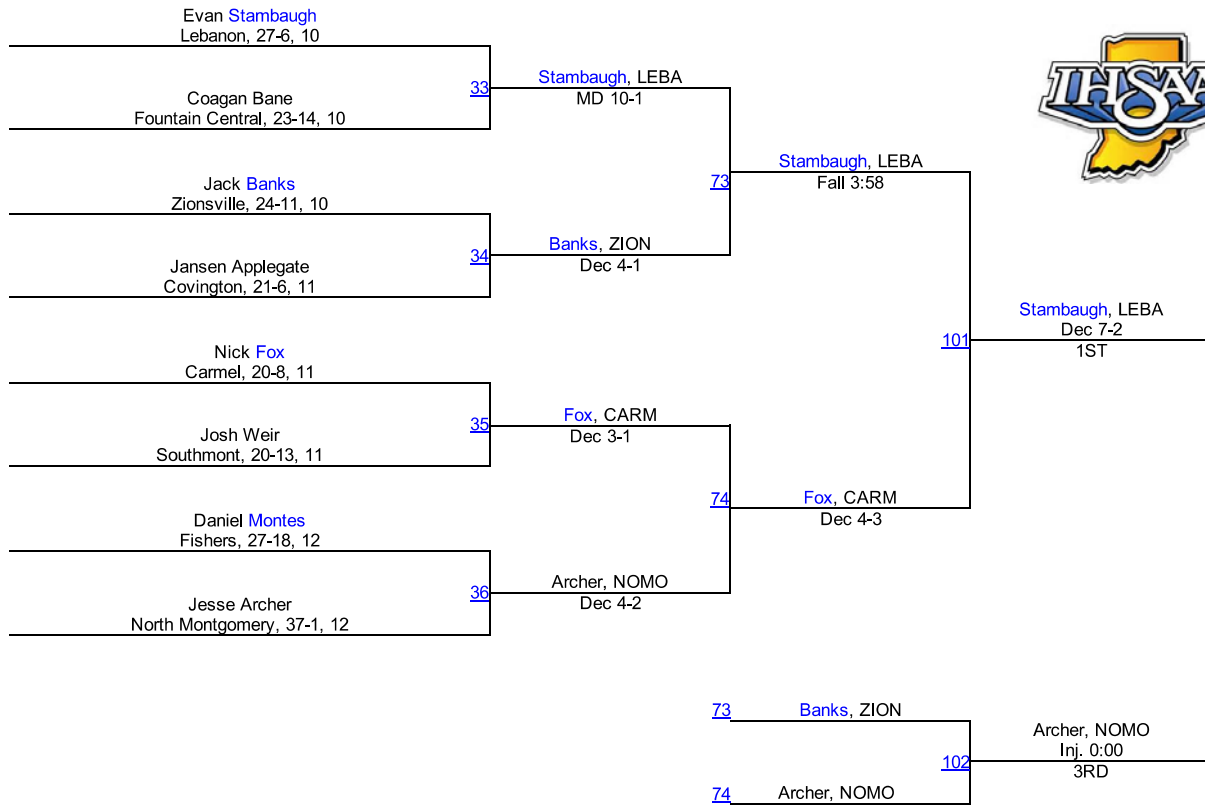

71

Webster, NOMO

100

Webster, NOMO
Dec 3-0
3RD

72

Frazee, FOCE

IHSAA Regional @ North Montgomery

160