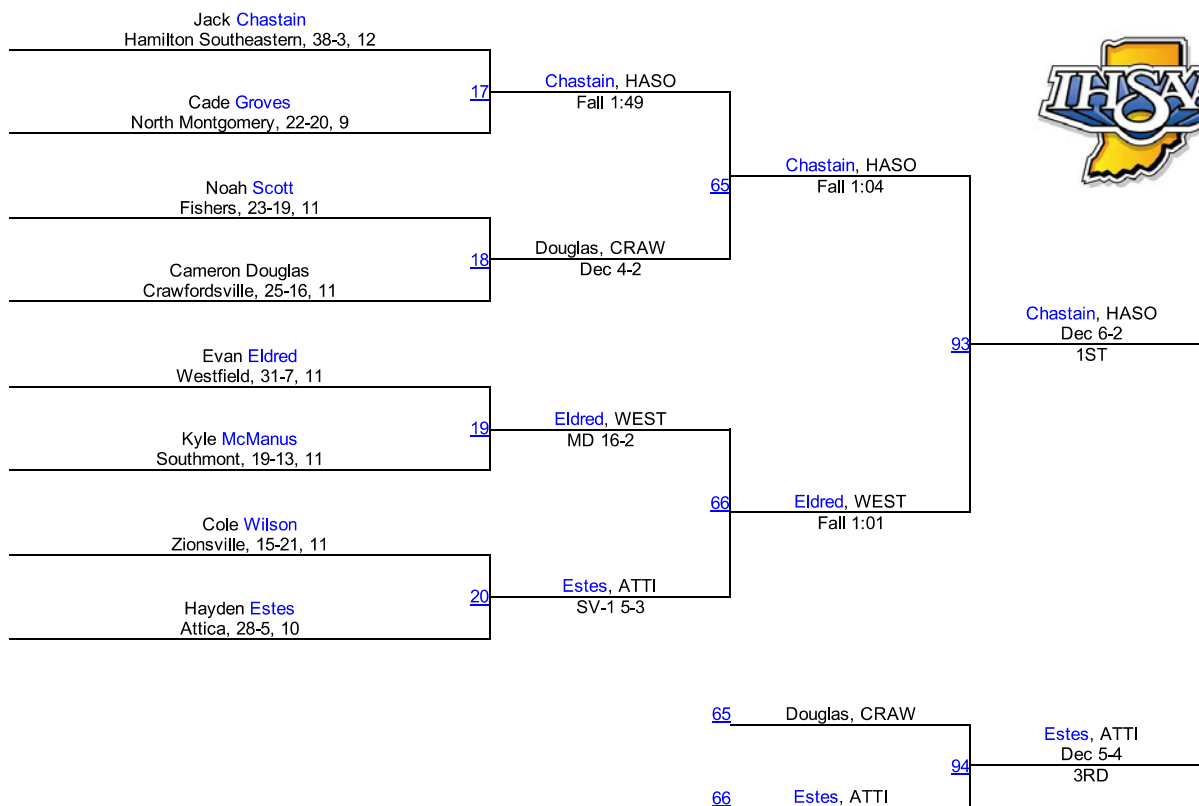

IHSAA Regional @ North Montgomery

132