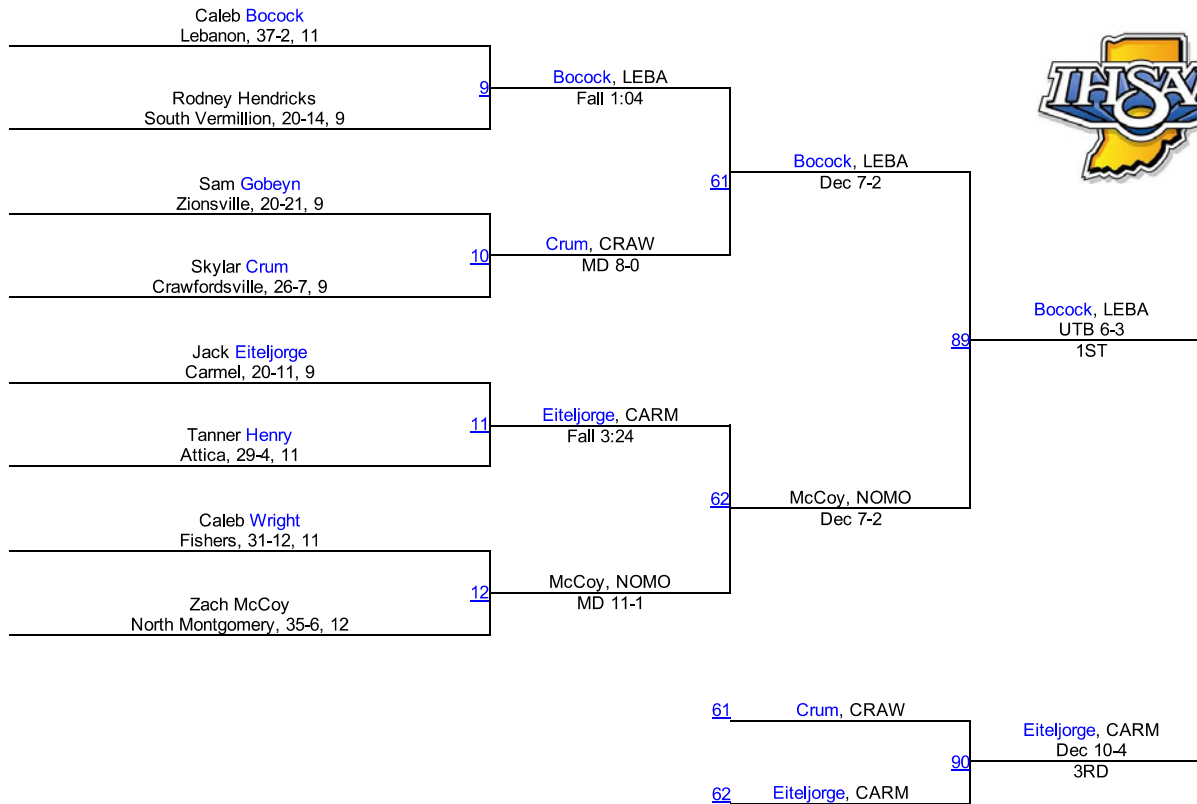

IHSAA Regional @ North Montgomery

120