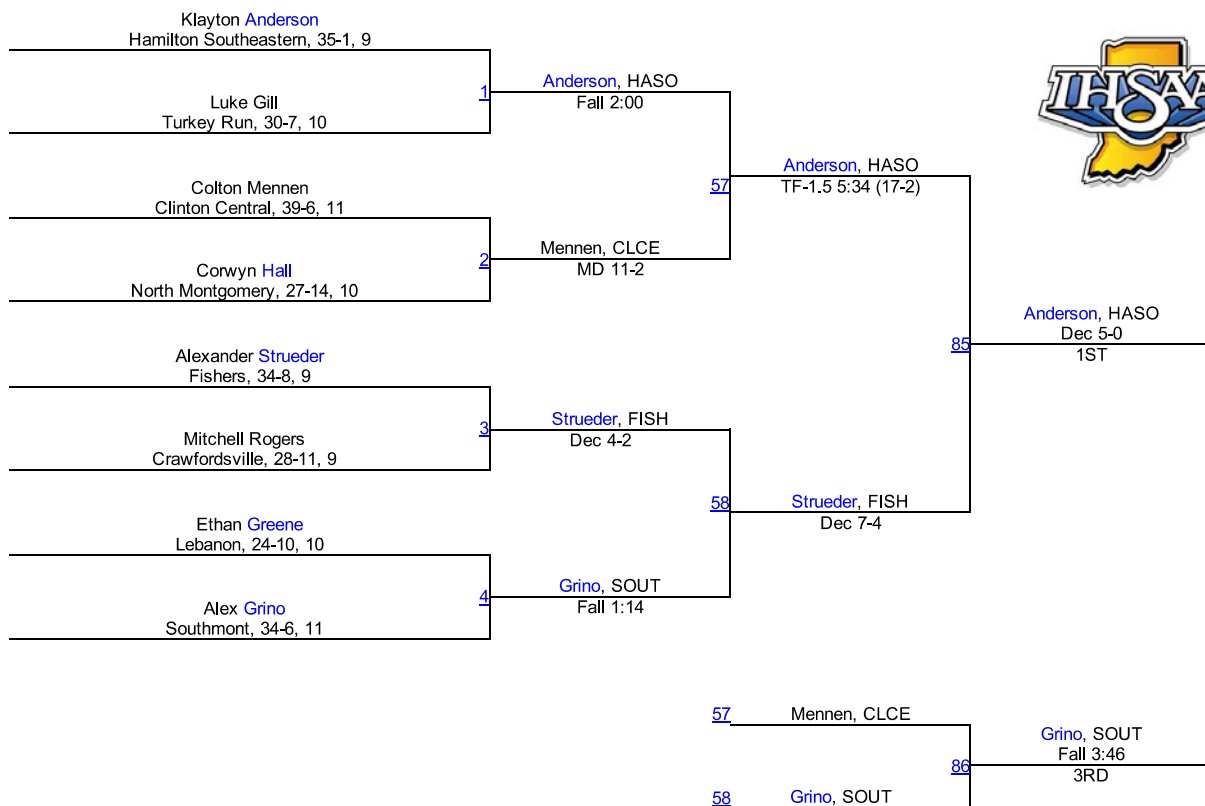

Team Scores

1.	Hamilton Southeastern	121.0
2.	Lebanon	115.0
3.	Carmel	93.0
3.	Southmont	93.0
5.	Zionsville	83.0
6.	North Montgomery	57.0
7.	Westfield	42.5
8.	Fishers	37.0
9.	Crawfordsville	27.0
10.	Frankfort	23.5
11.	Western Boone	22.0
12.	Fountain Central	17.0
13.	South Vermillion	11.0
14.	Attica	9.0
15.	Clinton Central	7.0
16.	Covington	6.0
17.	North Vermillion	0.0
17.	Seeger	0.0
17.	Sheridan	0.0
17.	Turkey Run	0.0

IHSAA Regional @ North Montgomery

106