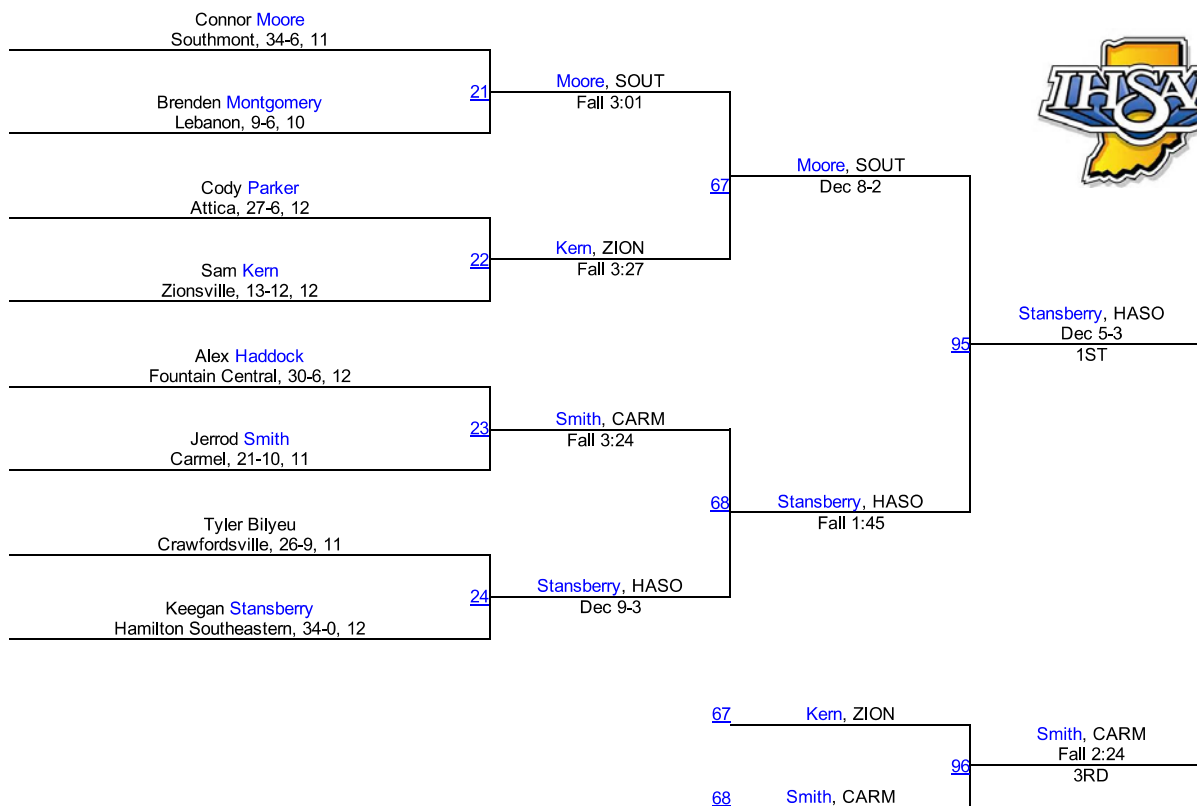

IHSAA Regional @ North Montgomery

138