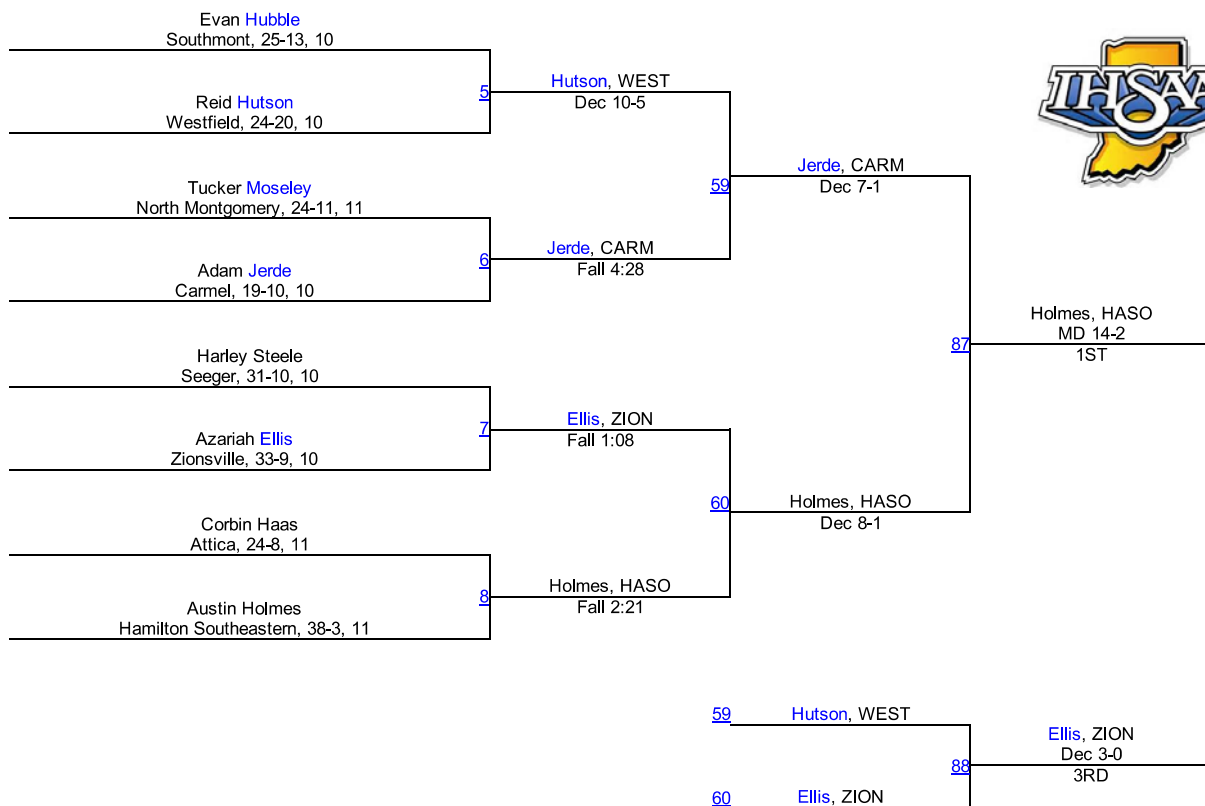

IHSAA Regional @ North Montgomery

113