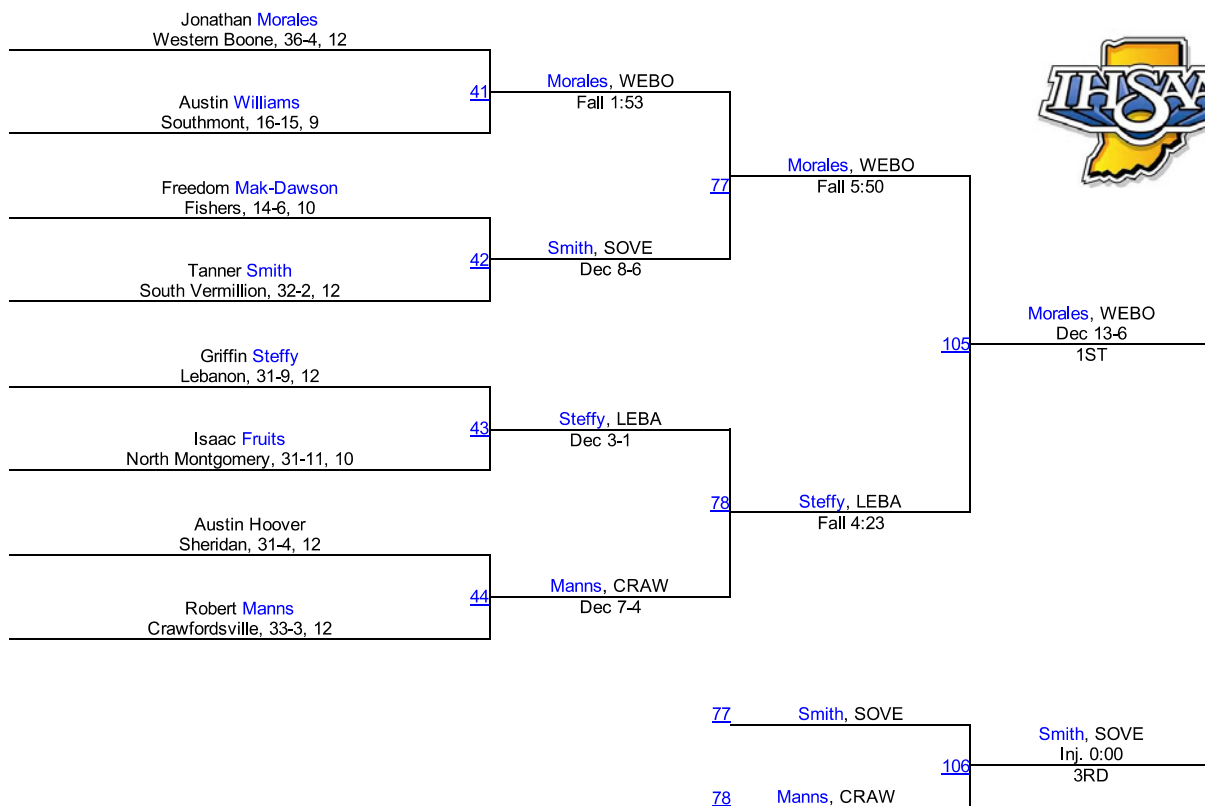

IHSAA Regional @ North Montgomery

182