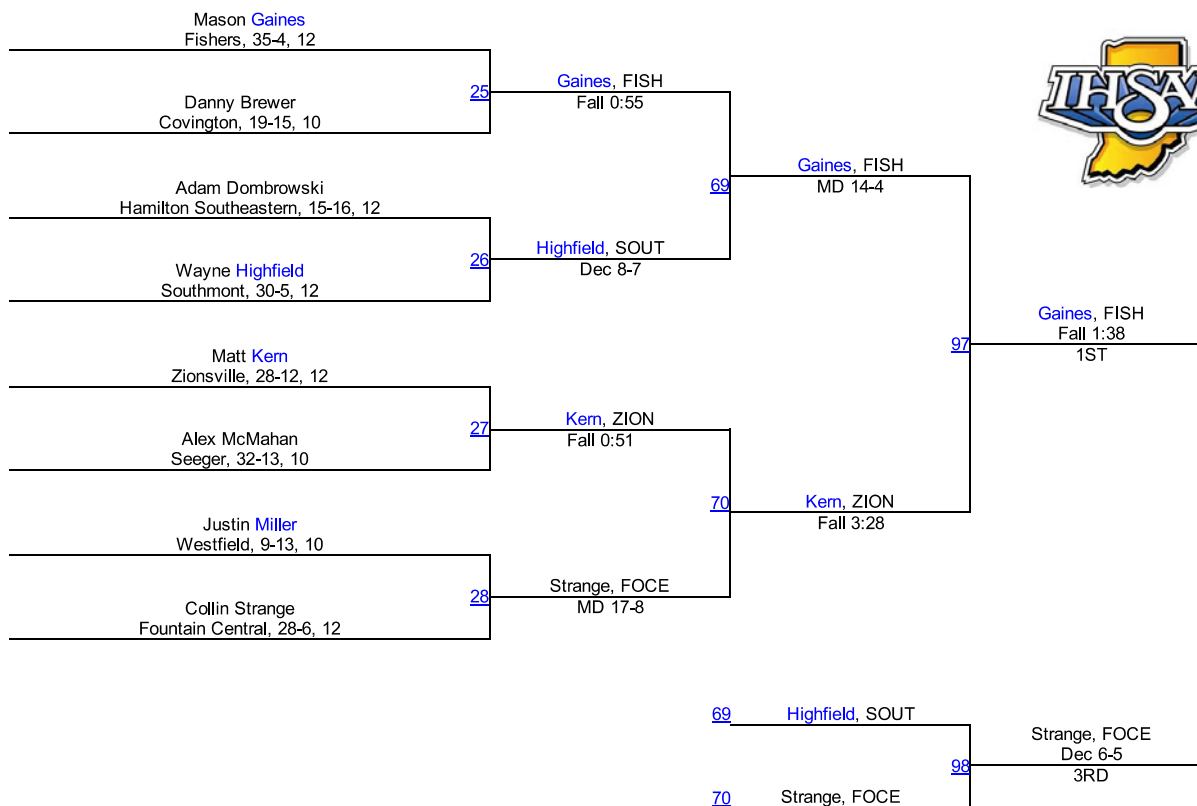

IHSAA Regional @ North Montgomery

145