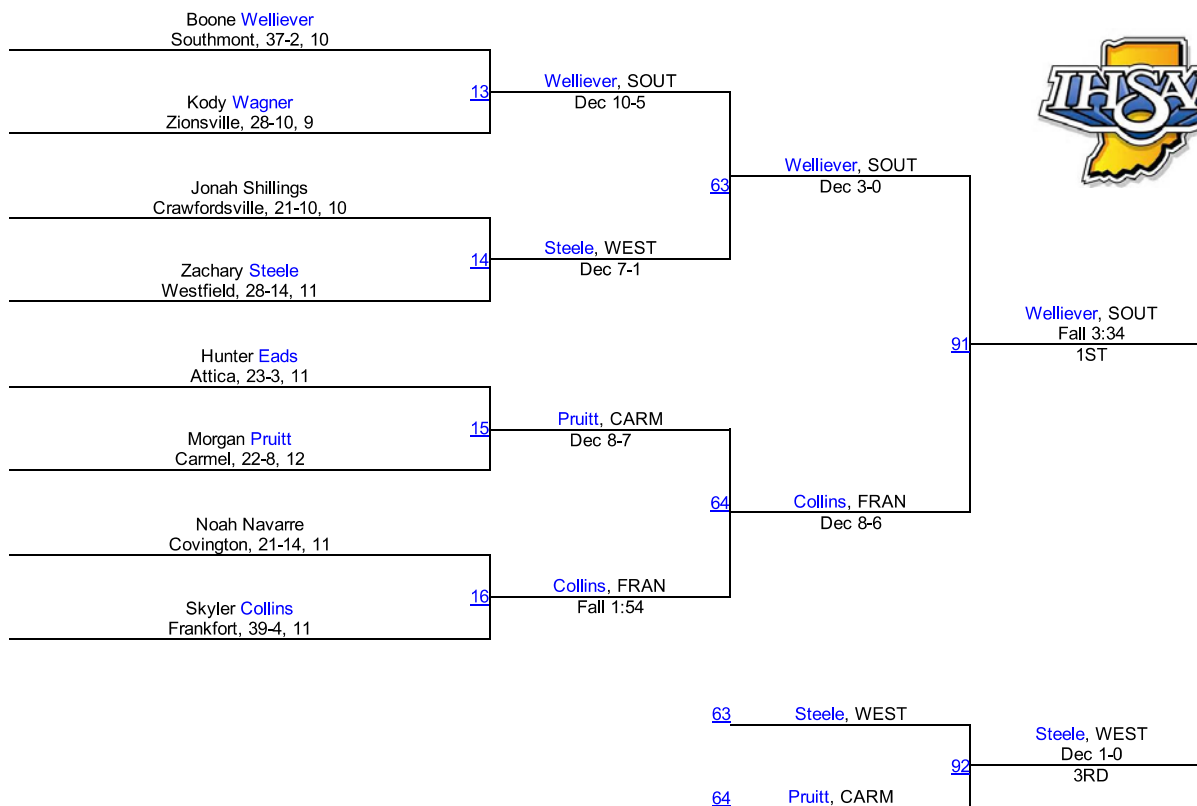

IHSAA Regional @ North Montgomery

126