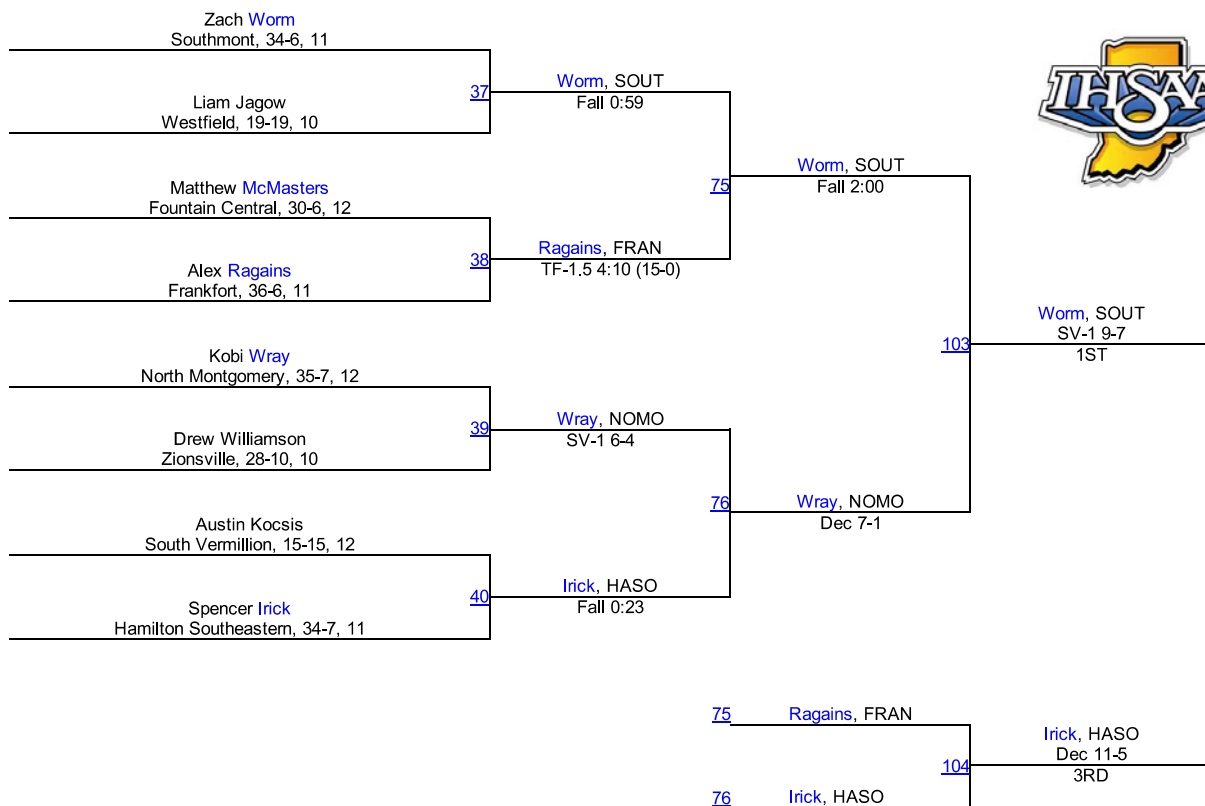

IHSAA Regional @ North Montgomery

170